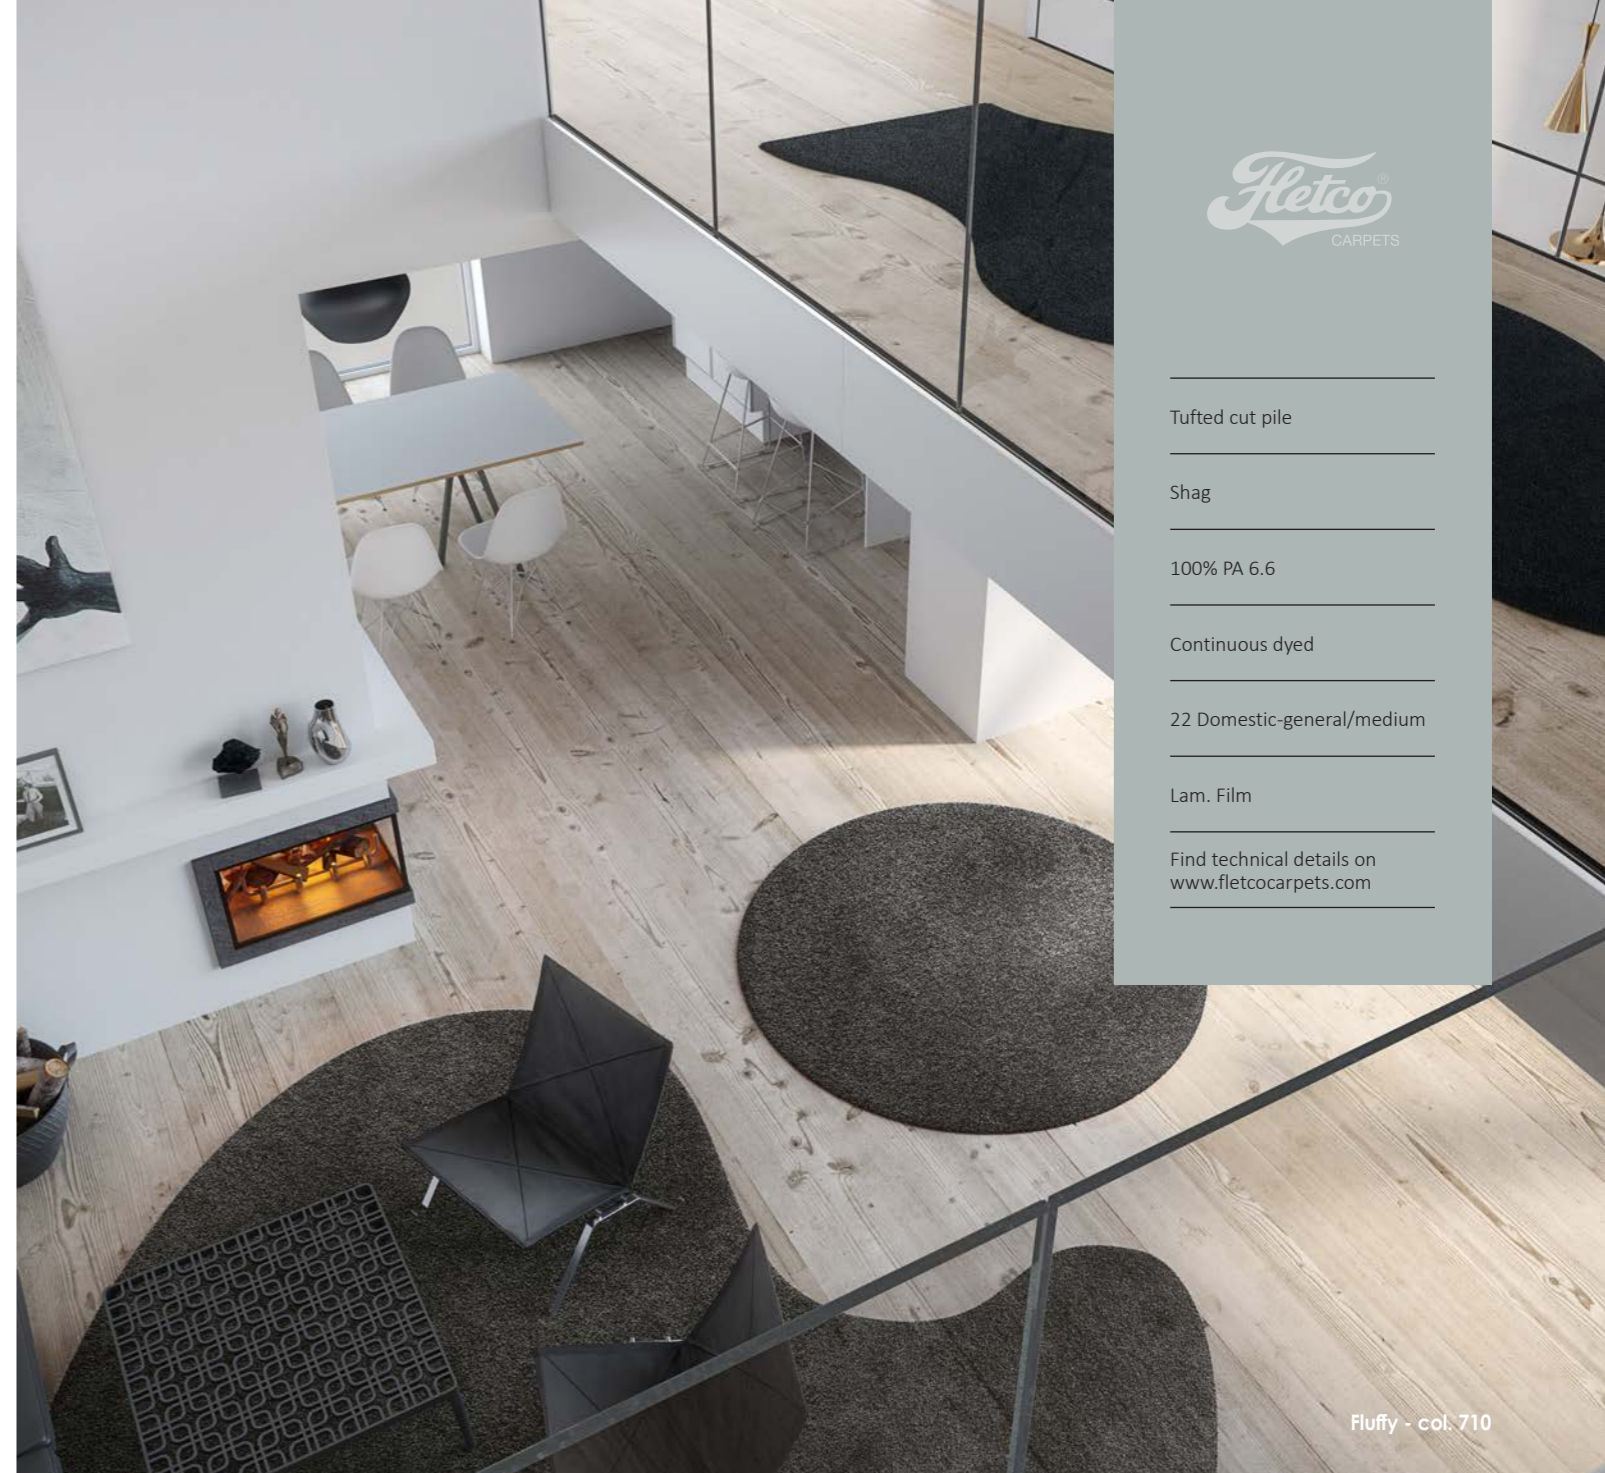

FLORENZ

Florenz is a soft rug quality, which has a cool colour effect in the yarn.

ANTI SLIP BACKING

Tufted cut pile

Shag

100% PA 6.6

Continuous dyed

22 Domestic-general/medium

Lam. Film

Find technical details on www.fletcocarpets.com